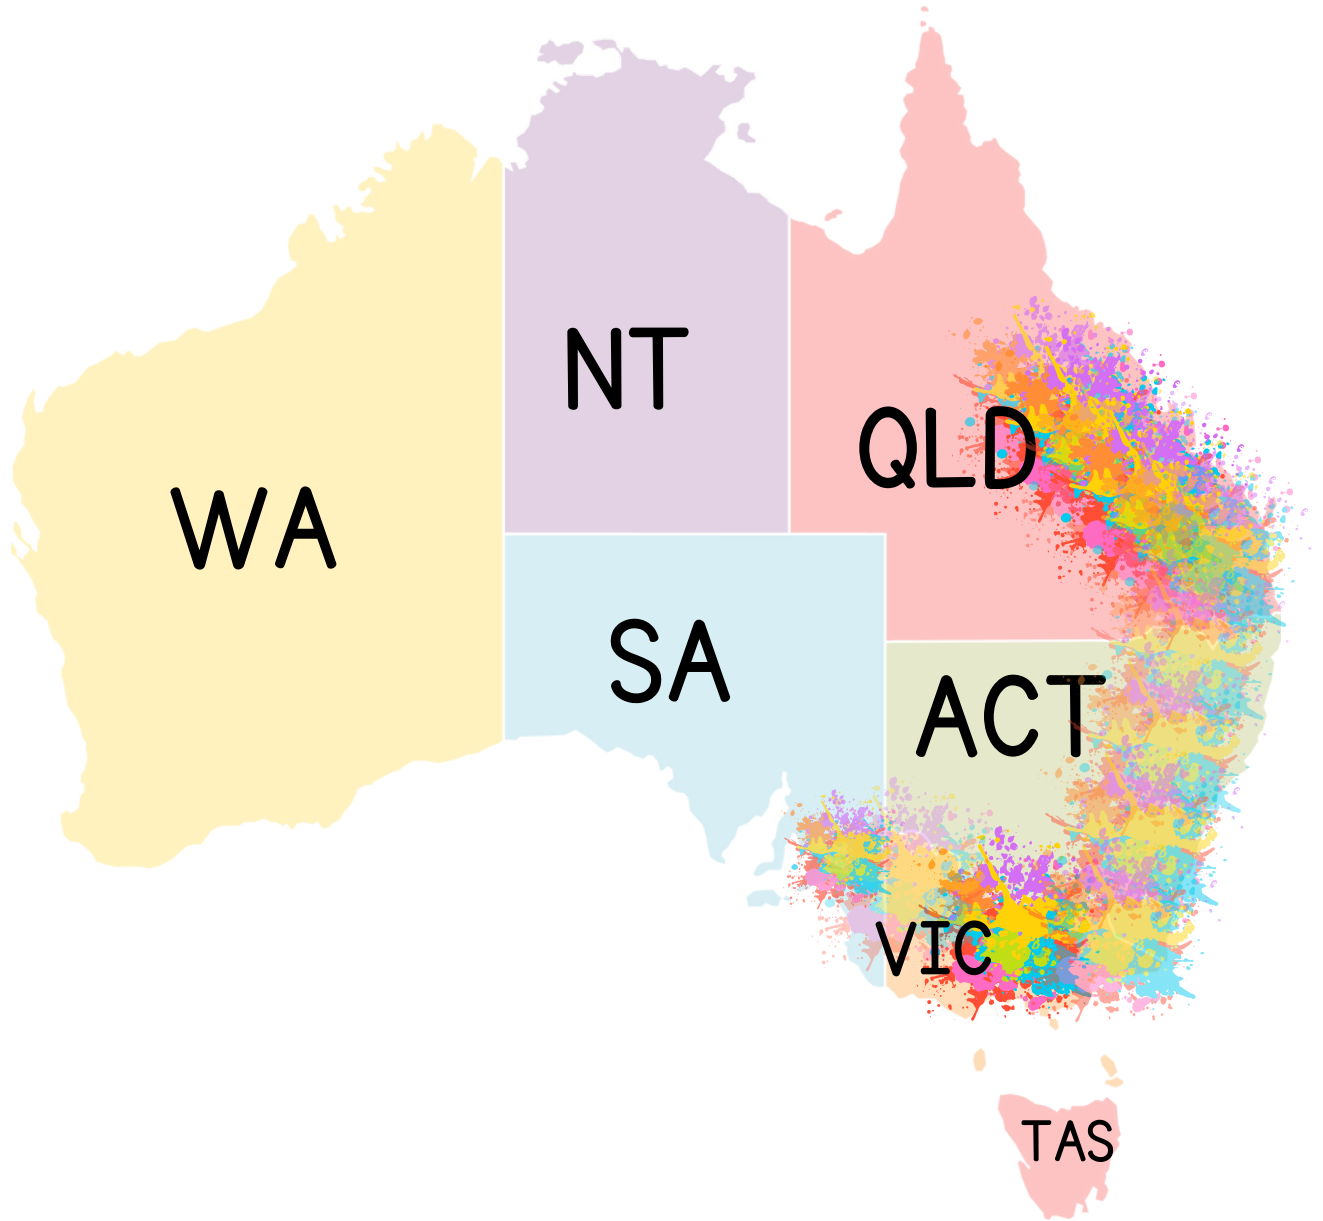

KOALA

Phascolarctos cinereus

Tracks

Scats

Koala tracks are often found beneath their feeding tree. The front tracks show the sharp climbing claws. The hind footprints are similar to those of a wombat. A Koala has an unhurried gait.

What's the Difference?

Use the Venn Diagram to show the differences and similarities between a kangaroo and koala.

Explore Vocabulary

Match the words to the picture.

Marsupial

Nocturnal

Herbivore

Arboreal

Solitary

Territorial

Explore Vocabulary

Match the words to the picture.

Key

Marsupial

Nocturnal

Herbivore

Arboreal

Solitary

Territorial

Koala Distribution Map

Key

Areas with Koalas

Koala Distribution Map

Colour in the map and mark the locations where koalas are common.